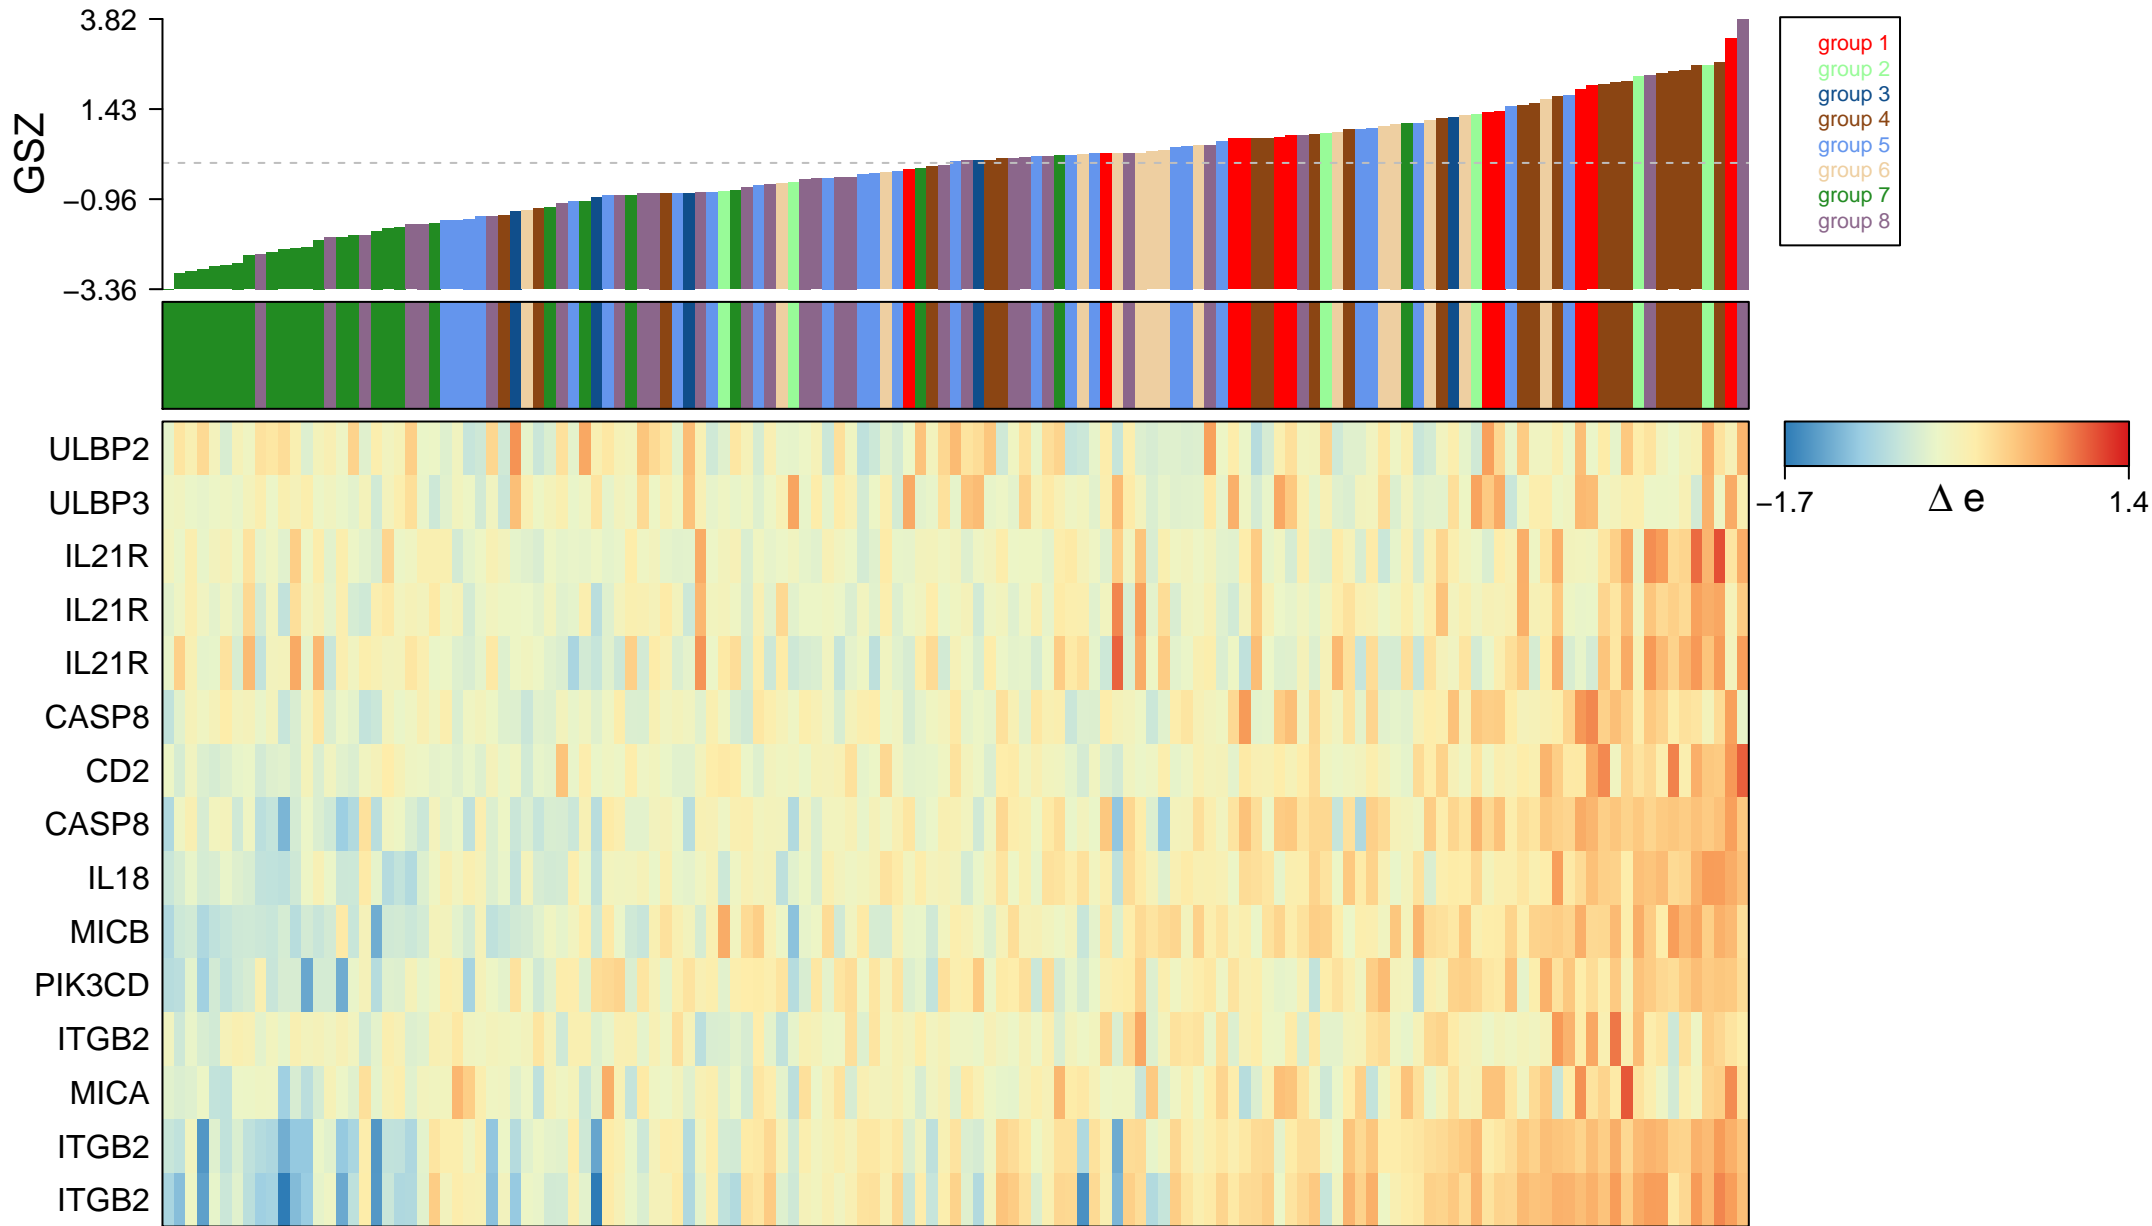

# natural killer cell activation