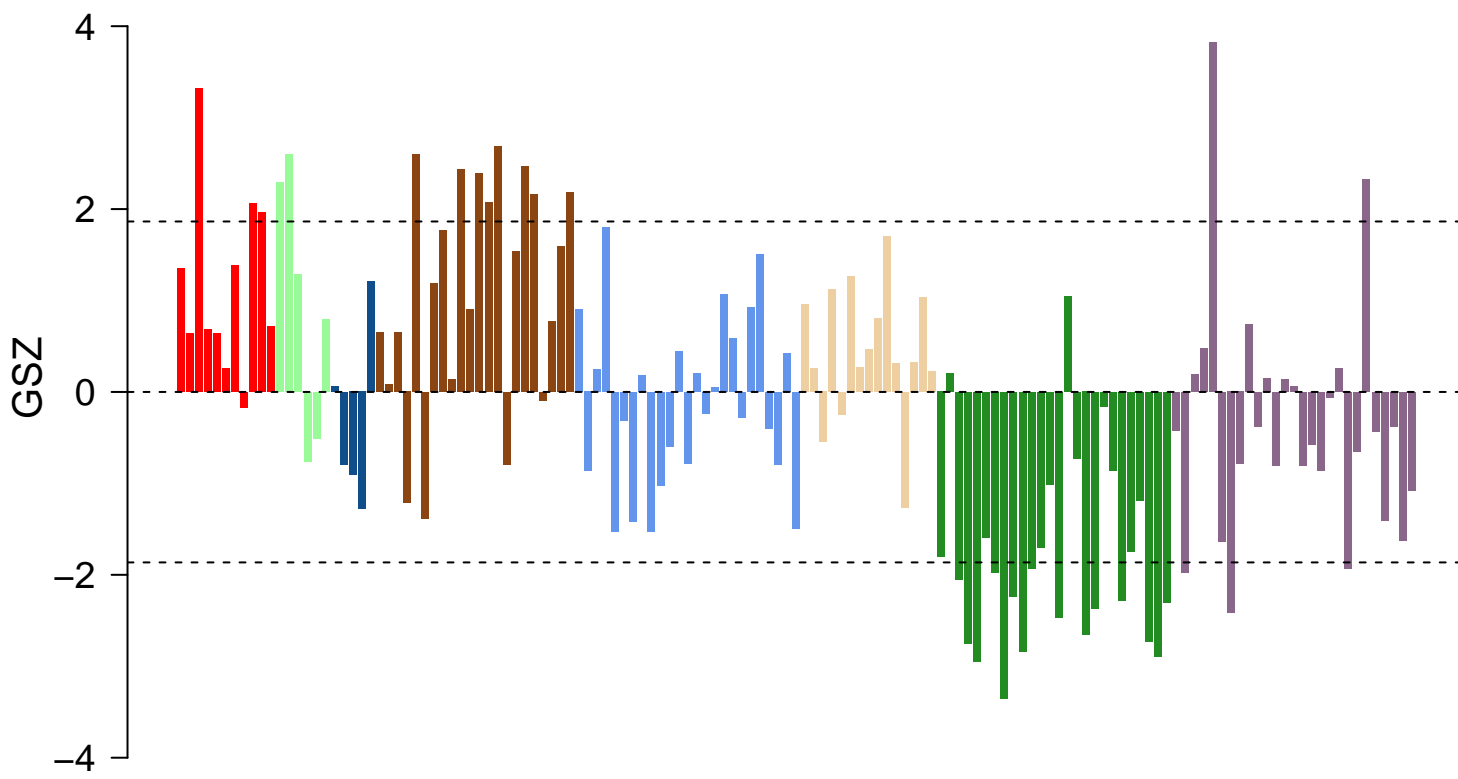

# natural killer cell activation